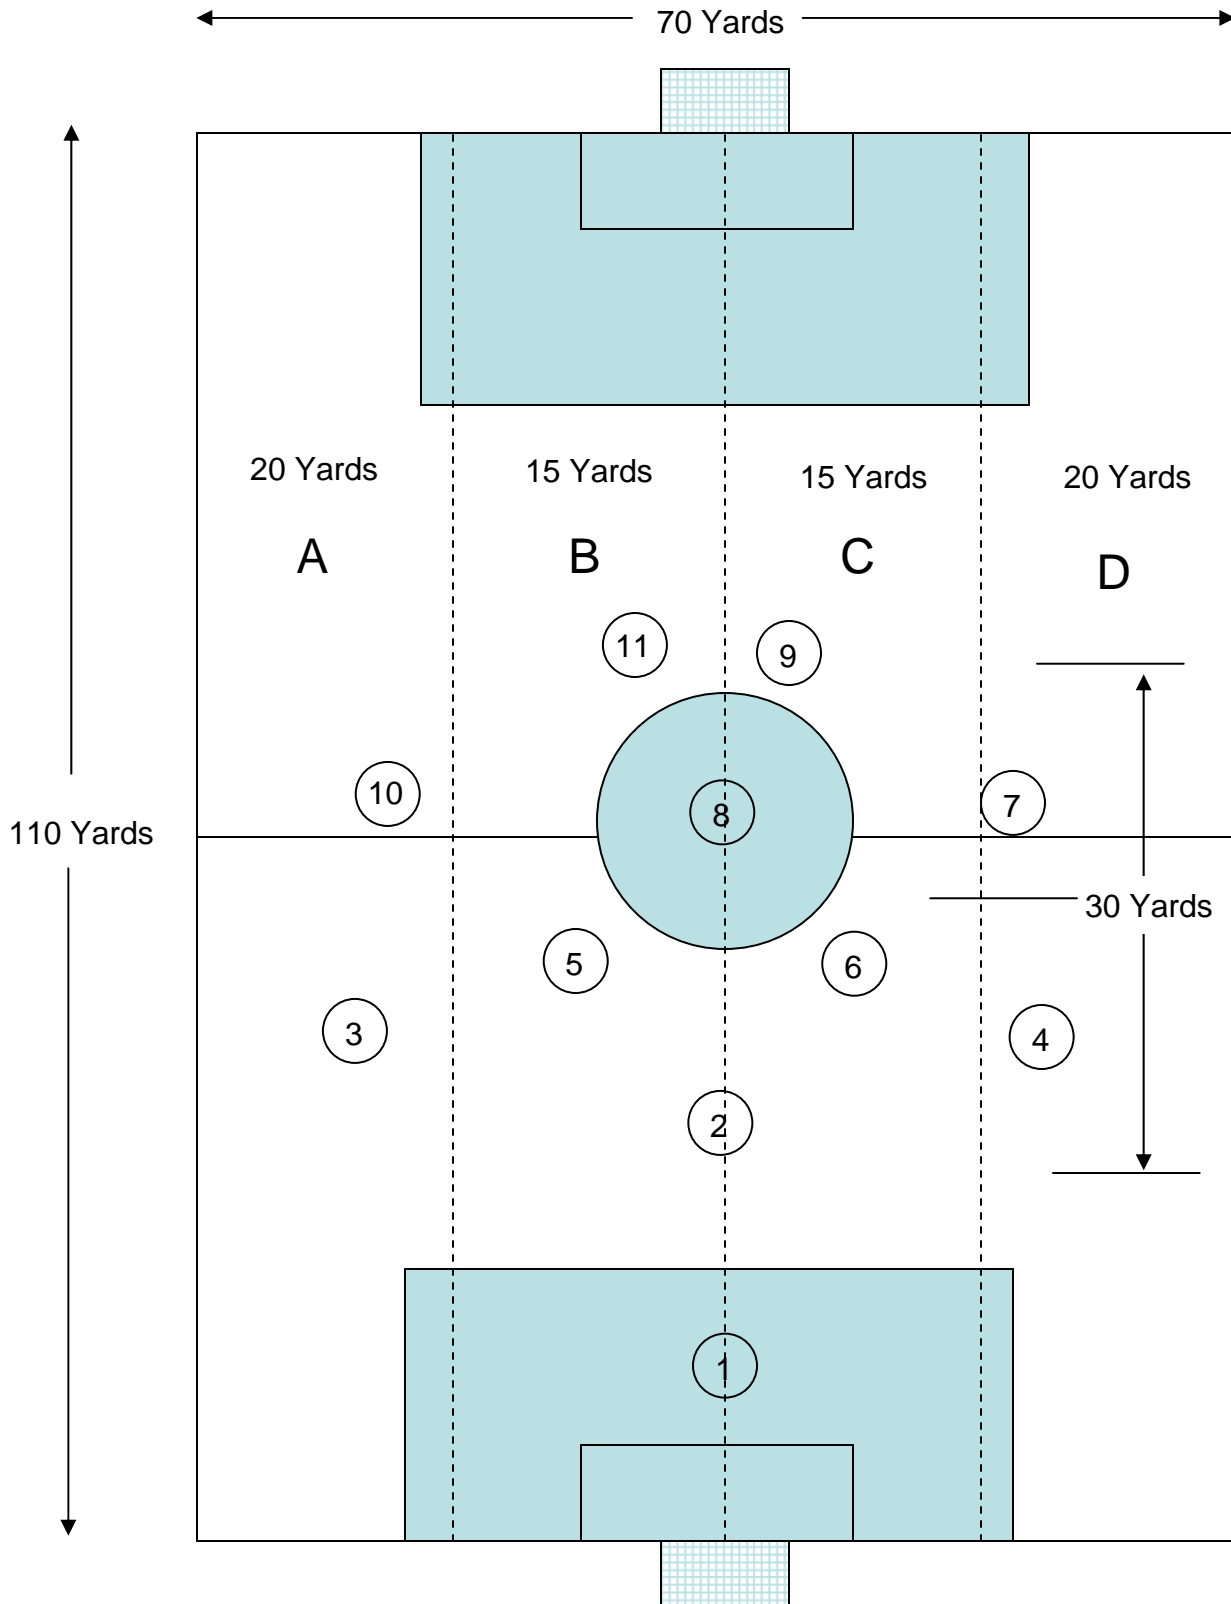

GAINESVILLE RAMPAGE

5-3-2

Typical 5-3-2 Showing “Zones” and “starting positions”.

GAINESVILLE RAMPAGE 5-3-2

Typical 5-3-2 Showing “Zones” and “starting positions”.

GAINESVILLE RAMPAGE

5-3-2

Strong side and weak side during attack from right.

Defenders shown in starting positions, with arrows indicating needed movements

GAINESVILLE RAMPAGE 5-3-2

Strong side and weak side during attack from right.
Defenders shown in good defensive positions

GAINESVILLE RAMPAGE 5-3-2

Strong side and weak side during attack from center.
Defenders positioning in zones.