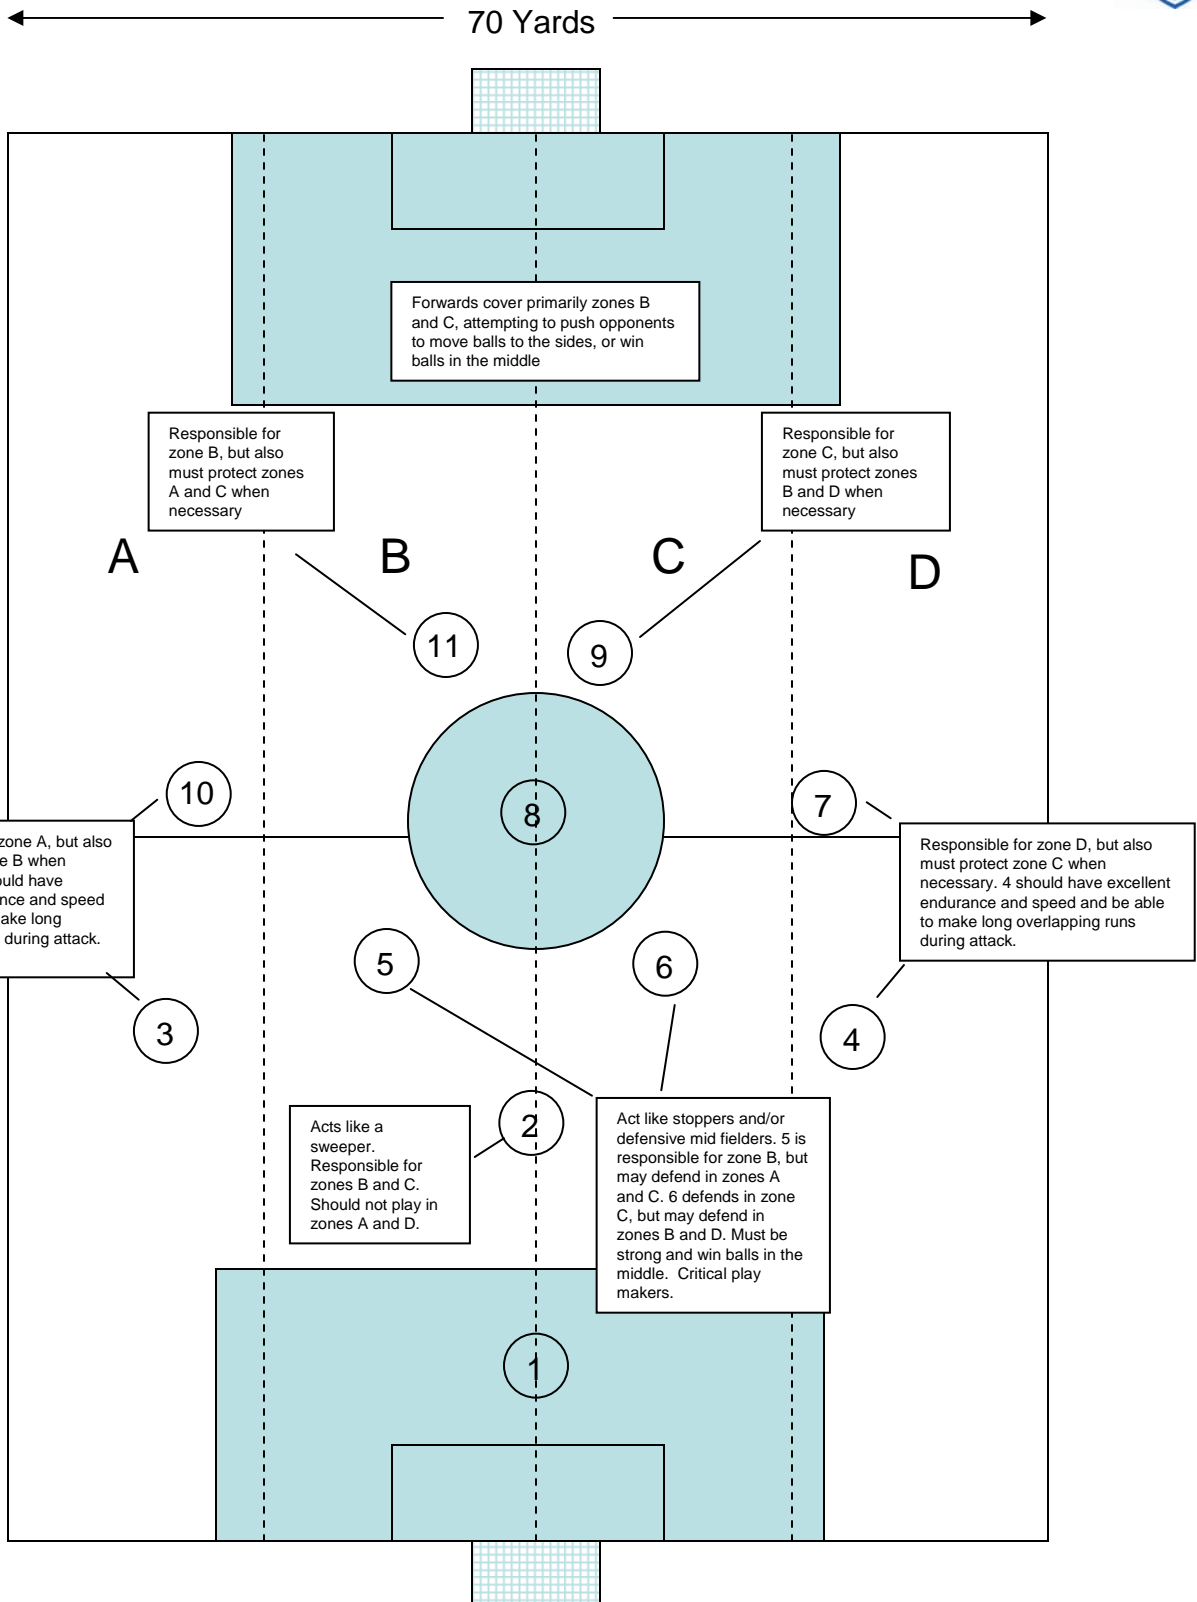

GAINESVILLE RAMPAGE

5-3-2

Typical 5-3-2 Showing “Zones” and “starting positions”.

GAINESVILLE RAMPAGE 5-3-2

Typical 5-3-2 Showing “Zones” and “starting positions”.

GAINESVILLE RAMPAGE

5-3-2

Strong side and weak side during attack from right.

Defenders shown in starting positions, with arrows indicating needed movements

GAINESVILLE RAMPAGE 5-3-2

Strong side and weak side during attack from right.
Defenders shown in good defensive positions

GAINESVILLE RAMPAGE 5-3-2

Strong side and weak side during attack from center.
Defenders positioning in zones.