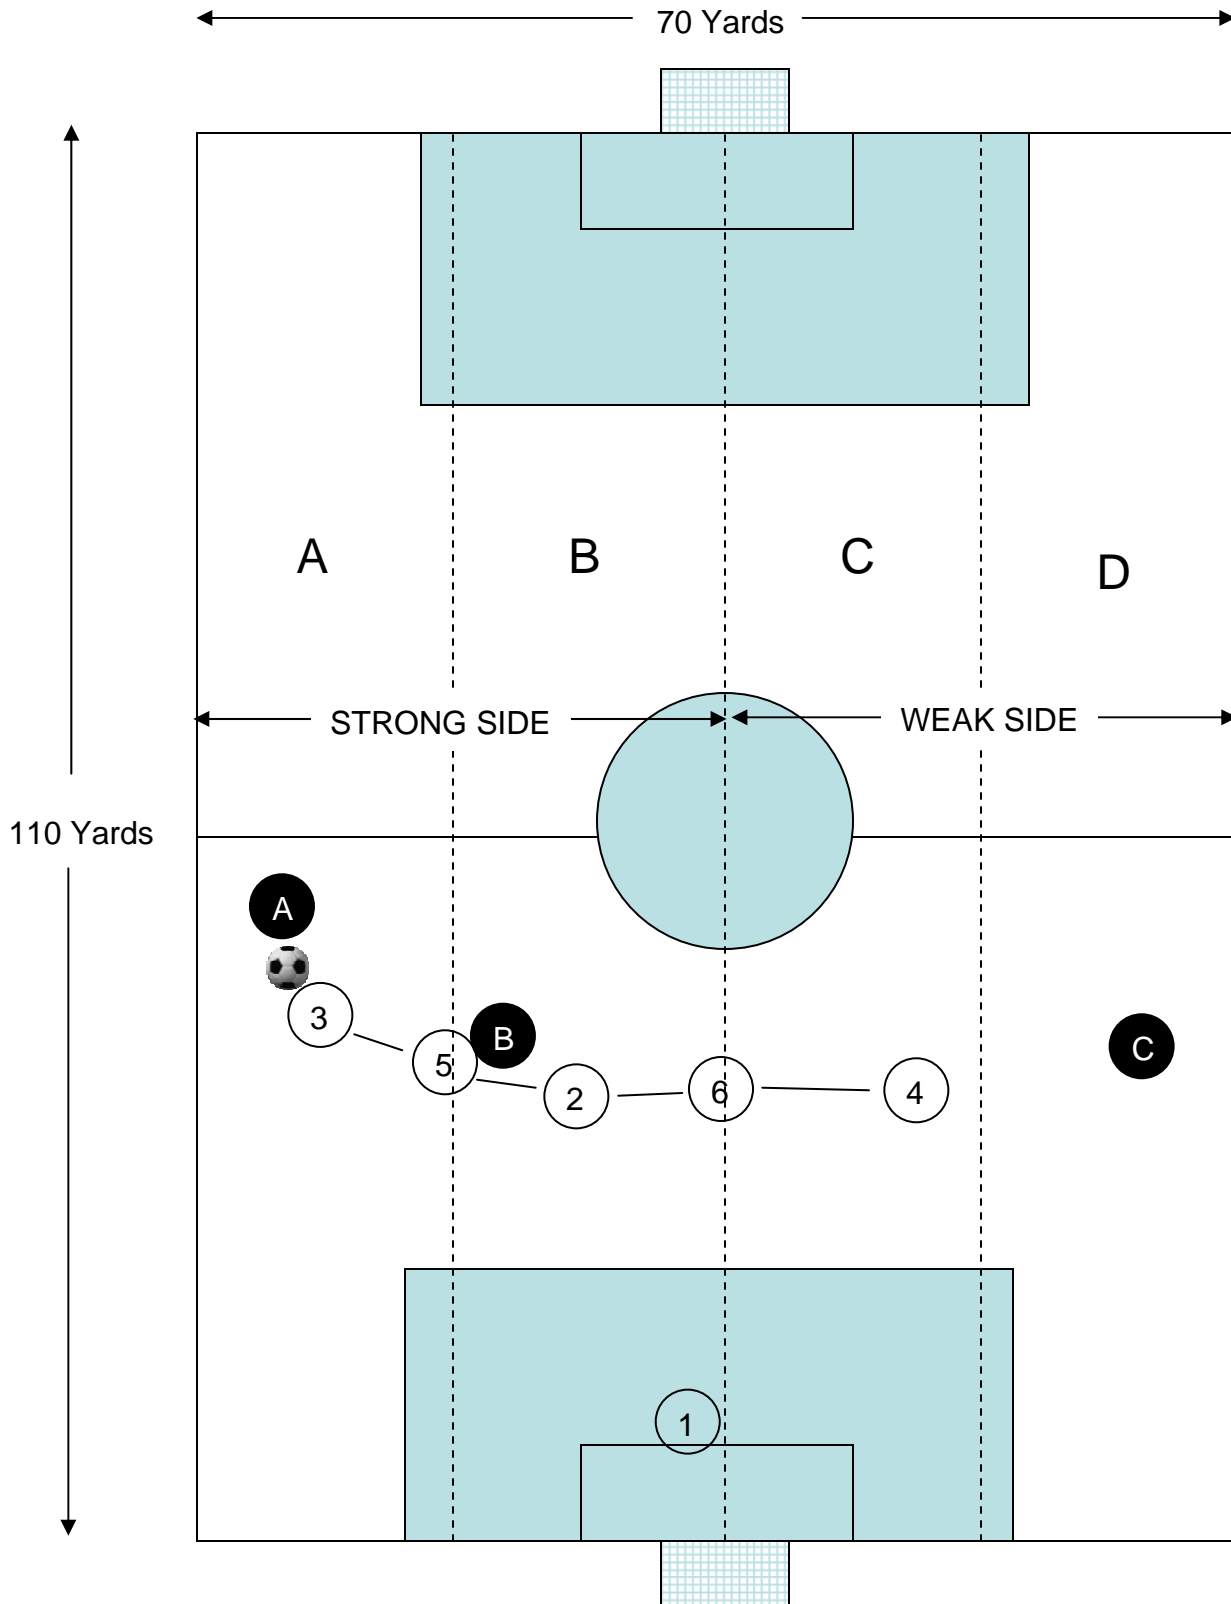

GAINESVILLE RAMPAGE

5-3-2

Typical 5-3-2 Showing “Zones” and “starting positions”.

GAINESVILLE RAMPAGE 5-3-2

Typical 5-3-2 Showing “Zones” and “starting positions”.

GAINESVILLE RAMPAGE

5-3-2

Strong side and weak side during attack from right.

Defenders shown in starting positions, with arrows indicating needed movements

GAINESVILLE RAMPAGE 5-3-2

Strong side and weak side during attack from right.
Defenders shown in good defensive positions

GAINESVILLE RAMPAGE 5-3-2

Strong side and weak side during attack from center.
Defenders positioning in zones.