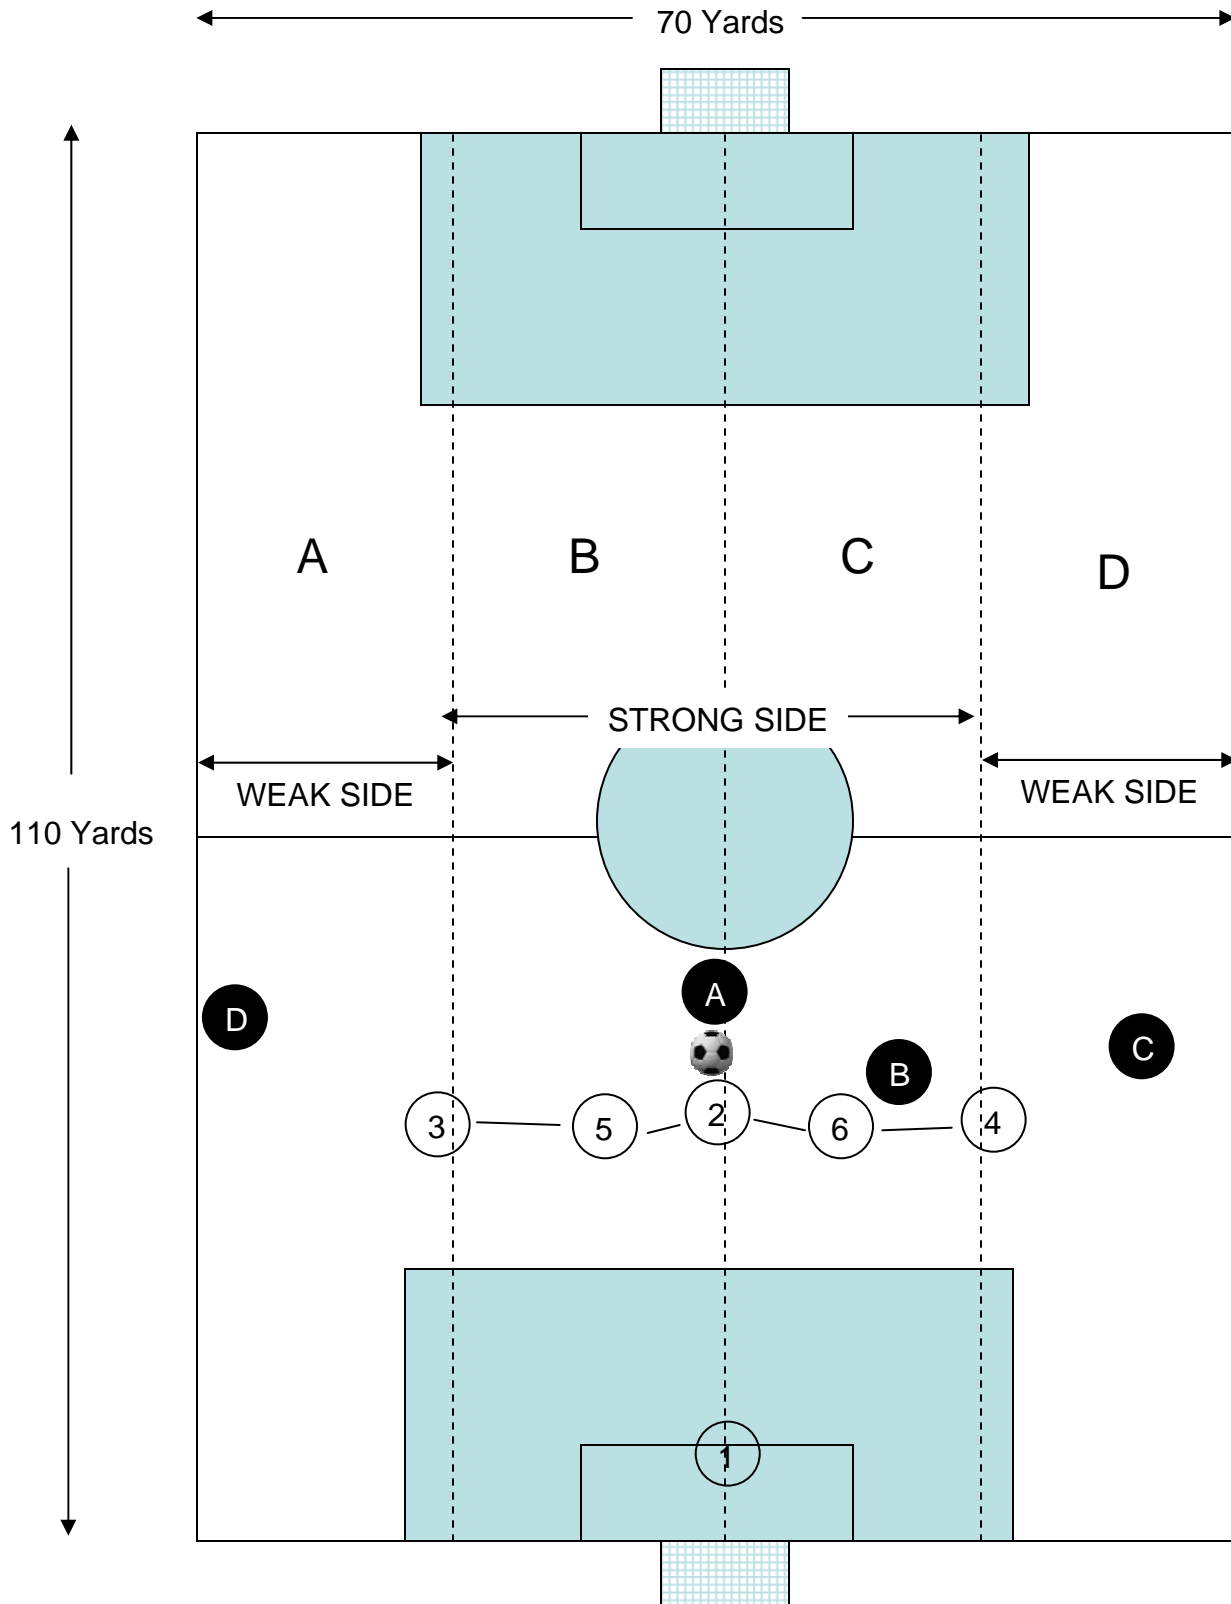

GAINESVILLE RAMPAGE

5-3-2

Typical 5-3-2 Showing “Zones” and “starting positions”.

GAINESVILLE RAMPAGE 5-3-2

Typical 5-3-2 Showing “Zones” and “starting positions”.

GAINESVILLE RAMPAGE

5-3-2

Strong side and weak side during attack from right.

Defenders shown in starting positions, with arrows indicating needed movements

GAINESVILLE RAMPAGE 5-3-2

Strong side and weak side during attack from right.
Defenders shown in good defensive positions

GAINESVILLE RAMPAGE 5-3-2

Strong side and weak side during attack from center.
Defenders positioning in zones.