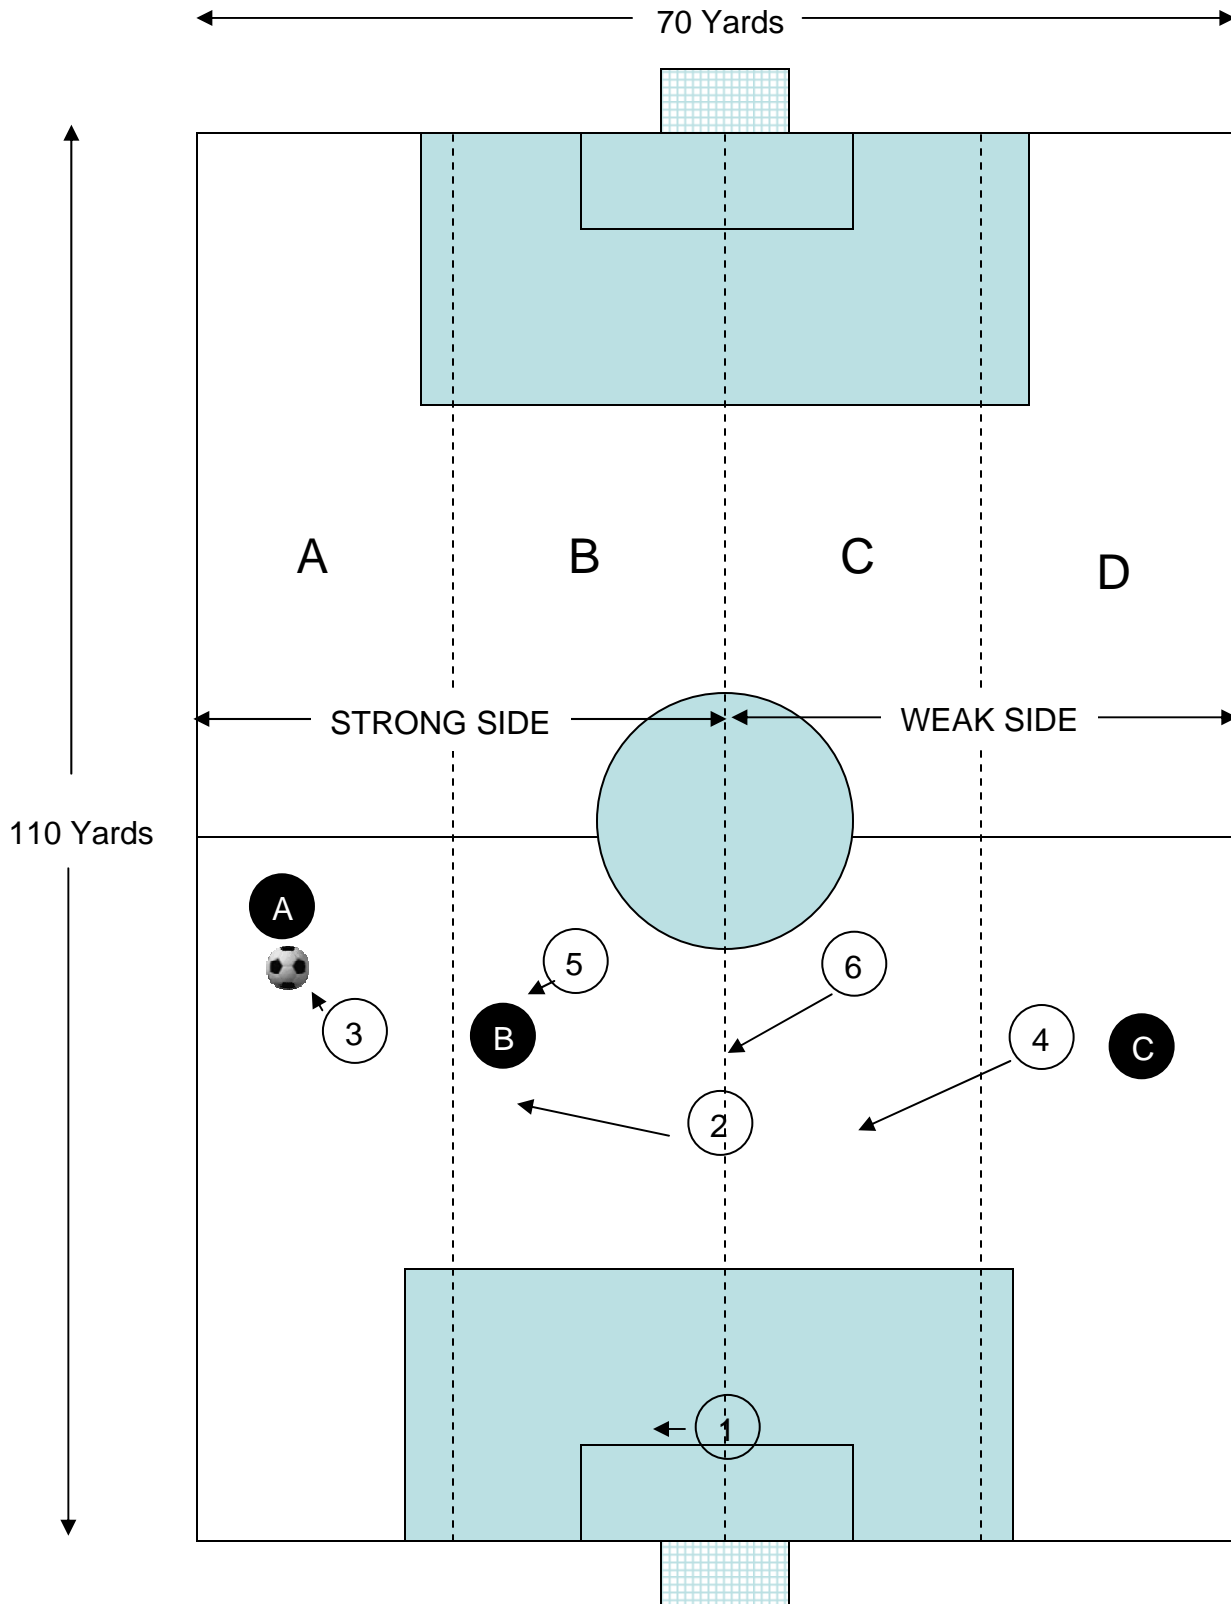

GAINESVILLE RAMPAGE

5-3-2

Typical 5-3-2 Showing “Zones” and “starting positions”.

GAINESVILLE RAMPAGE 5-3-2

Typical 5-3-2 Showing “Zones” and “starting positions”.

GAINESVILLE RAMPAGE

5-3-2

Strong side and weak side during attack from right.

Defenders shown in starting positions, with arrows indicating needed movements

GAINESVILLE RAMPAGE 5-3-2

Strong side and weak side during attack from right.
Defenders shown in good defensive positions

GAINESVILLE RAMPAGE 5-3-2

Strong side and weak side during attack from center.
Defenders positioning in zones.